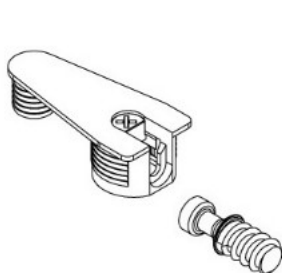

PRODUCT SHEET

Description:

Shelf Connector "Eccentric" W/ \varnothing 10mm Dowel, White PE, F/ 16 mm Panels, \varnothing 20x12,7mm, Incl. Steel Screw \varnothing 6x16mm

Item number:

11.04.575-0

Units	Box	Carton	HS Code	Barcode
Pcs.	100	1000	3926909790	 5704866515184